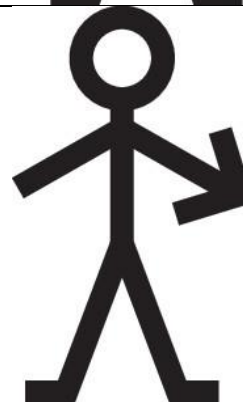

Mild – love, me, do, I, you, please

word	action/sign	symbol
love		
me		

do

I

you

please

Please

Medium – always, true, know, someone, somebody

word	action/sign	symbol
Always	 A simple line drawing of a person's upper body with their arms crossed. A small yellow Makaton logo is visible at the bottom right of the icon.	 A symbol for the word 'Always'. It features a vertical black line intersected by a horizontal wavy line with five loops. A small yellow Makaton logo is positioned at the bottom right of the symbol.
True	 A simple line drawing of a person's upper body holding a stack of four blocks. A small yellow Makaton logo is visible at the bottom right of the icon.	 A symbol for the word 'True'. It consists of a vertical black line extending downwards from a horizontal black line. A small yellow Makaton logo is positioned at the bottom right of the symbol.